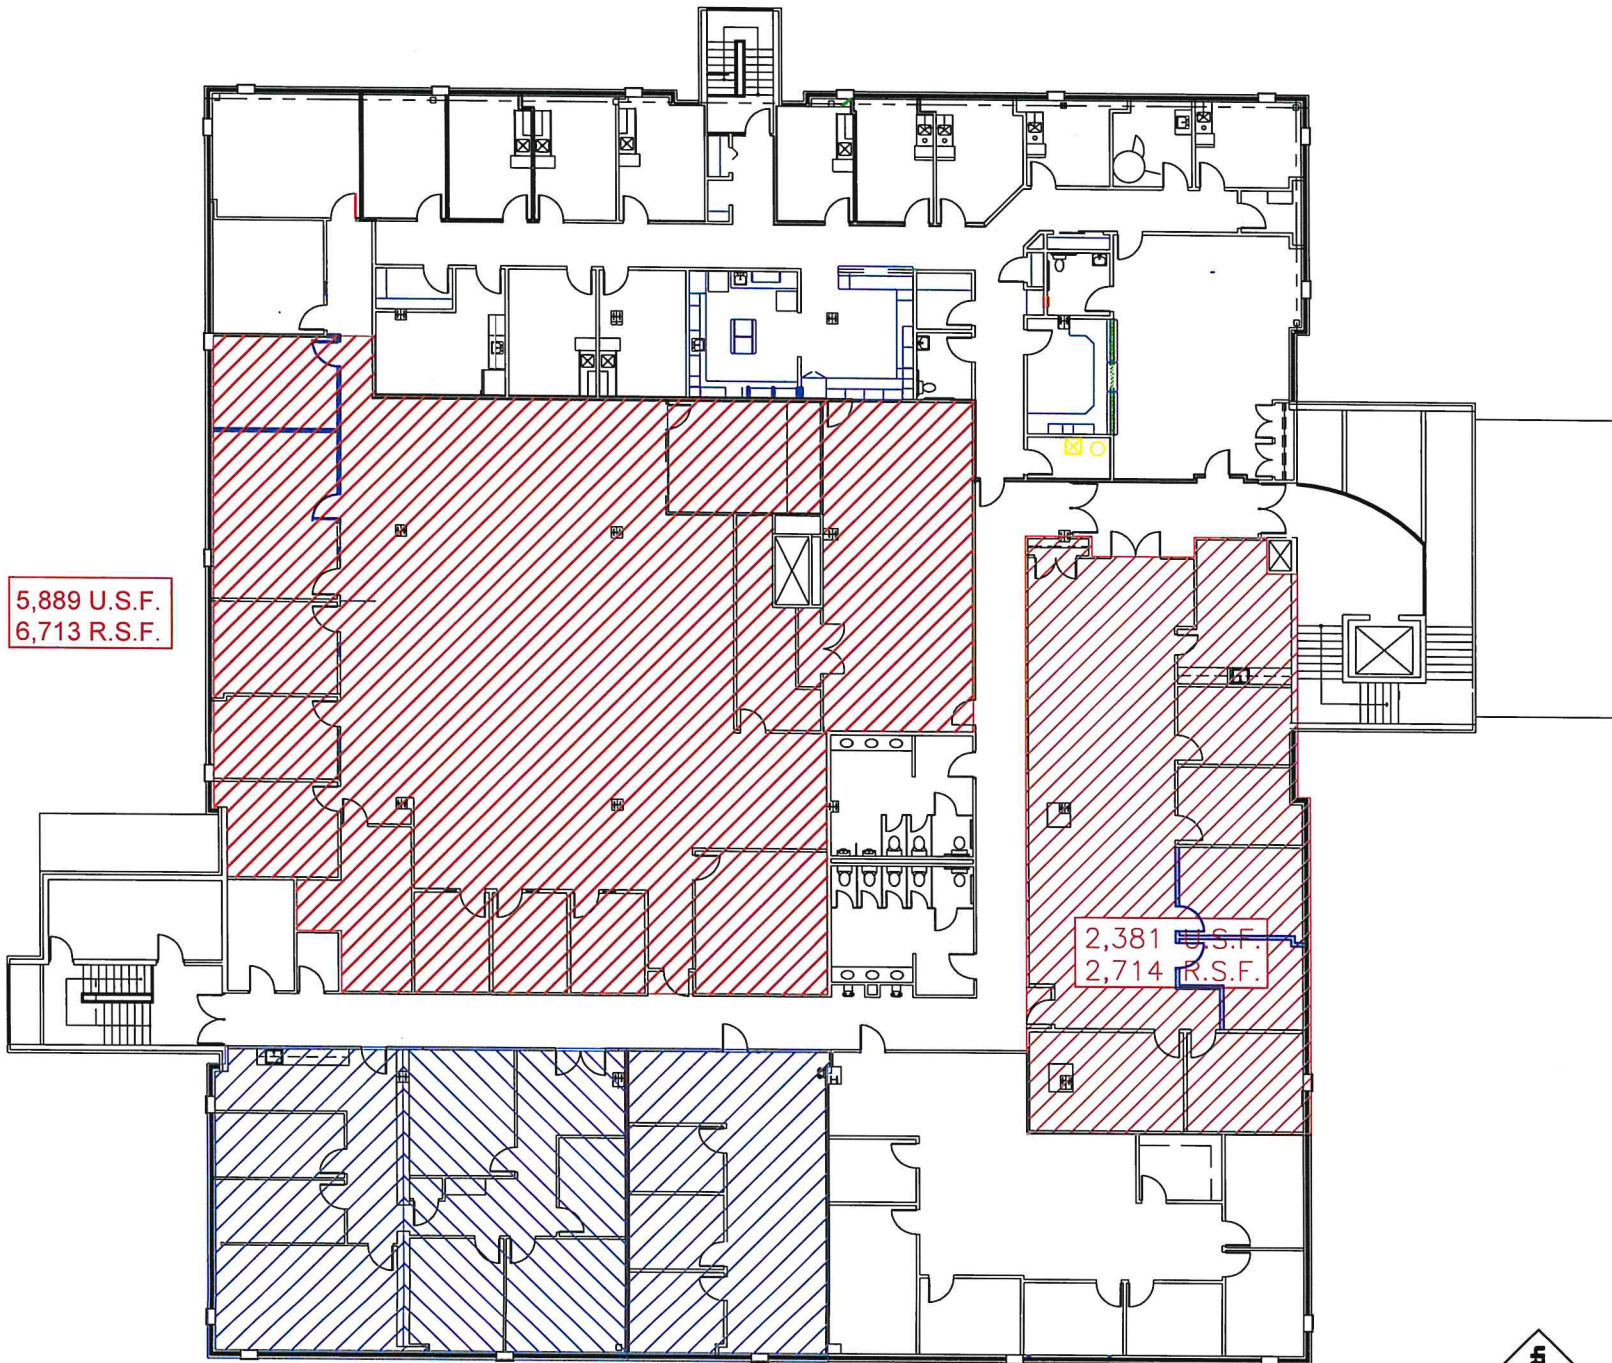

2501 COOLIDGE
SUITE 501
EAST LANSING, MI 48823
PHONE: 517.333.3430
FAX: 517.333.6725

2601
COOLIDGE
ROAD
EAST
LANSING
MICHIGAN
48823

2 nd LEVEL
FLOOR PLAN

DATE: 6/29/20

DR. BY: CJR

SCALE:
NONE

5,889 U.S.F.
6,713 R.S.F.

2,381 U.S.F.
2,714 R.S.F.

947 R.S.F.

1,133 R.S.F.

1,018 R.S.F.