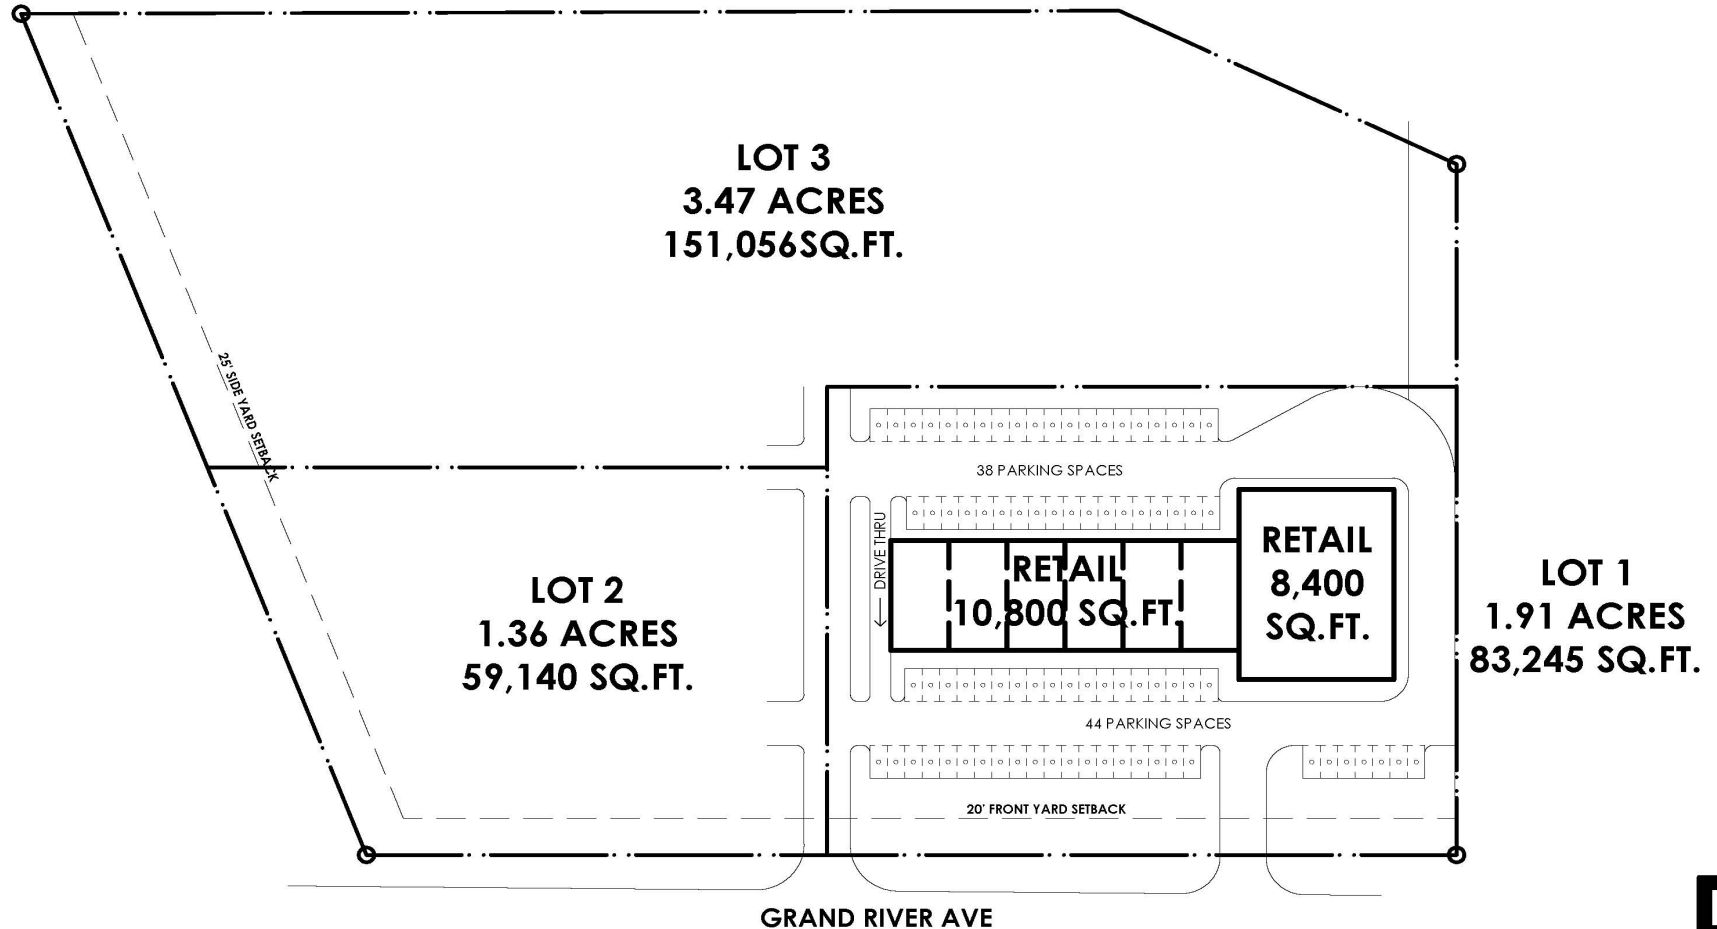

4000 N. Grand River

Lansing, MI

4000
New Retail Development

4000 Grand River
Lansing, Michigan

SITEPLAN

1" = 60'

Concept Design
ARCHITECTURE INTERIOR DESIGN

1311-03 09-28-15