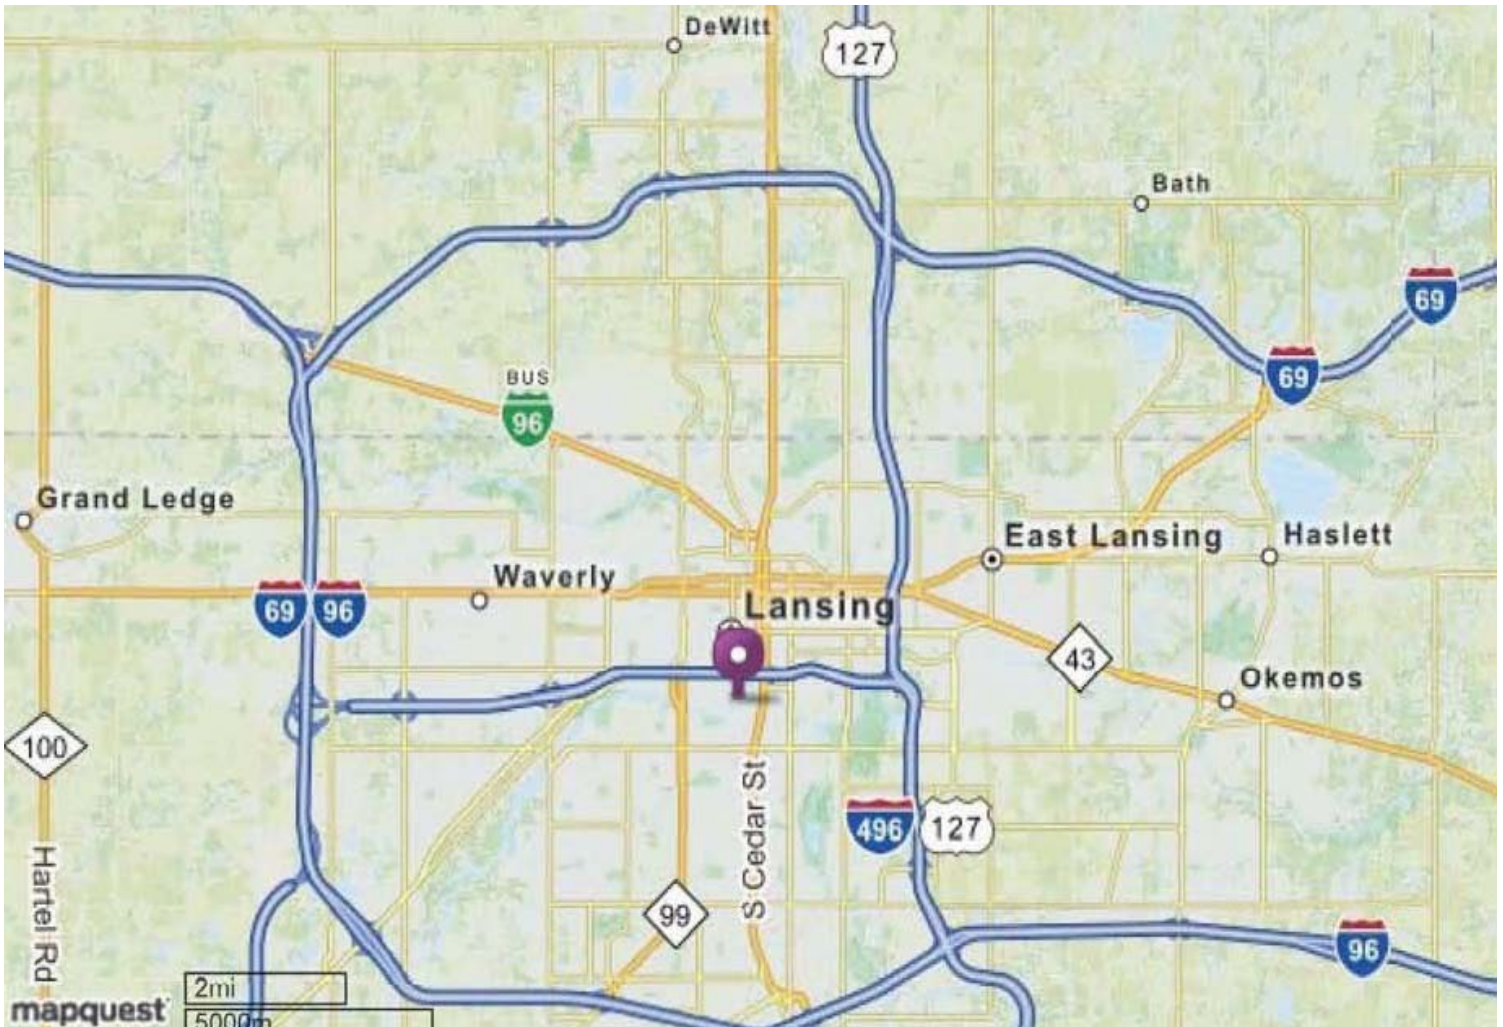

sameyde
MANAGEMENT

1134 S. Washington

LEASE OPTION

This 1,445 square foot building is just south of I-496. It is in close proximity to GM's Lansing Grand River Assembly Plant & Lansing Board of Water & Light REO Town Headquarters and Cogeneration Plant.

BUILDING HIGHLIGHTS

- 1,445 sqft
- Just South of I-496
- Close proximity to Capital