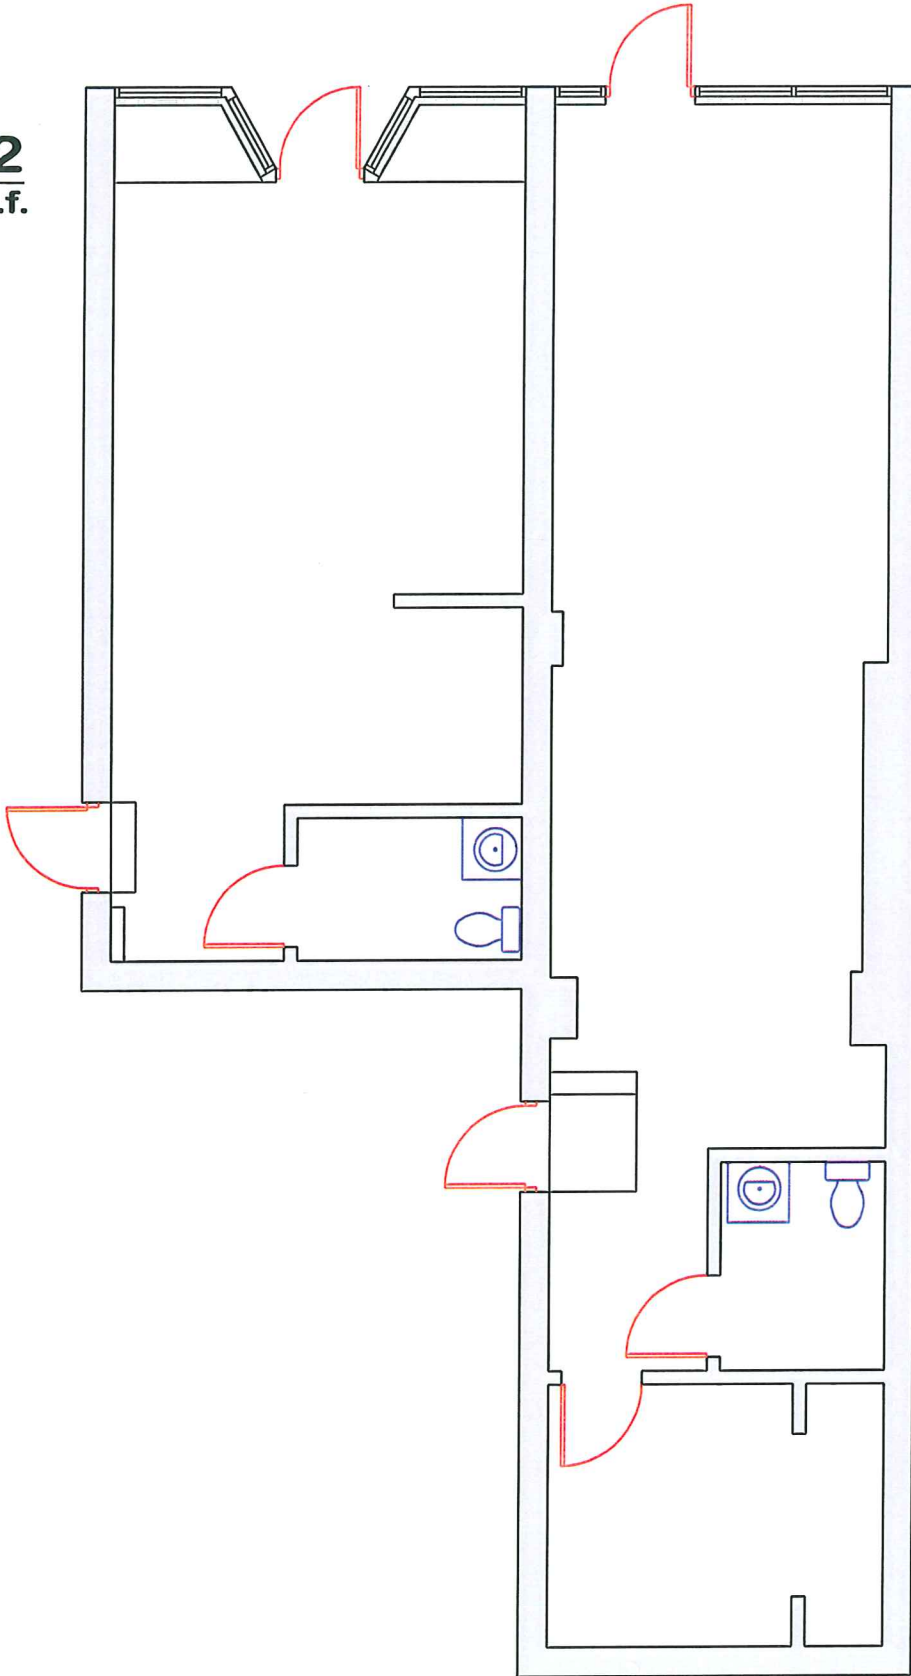

1132
566 s.f.

1134
846 s.f.

SAM
FYDE
MANAGEMENT

2501 COORIDGE
SUITE 501
EAST LANSING, MI 48823
PHONE: 517.333.3430
FAX: 517.333.5725

**S. WASHINGTON
PLAZA**

**LANSING
MICHIGAN**

FLOOR PLAN

DATE: 10/5/12
DR BY: CJR
SCALE: NTS